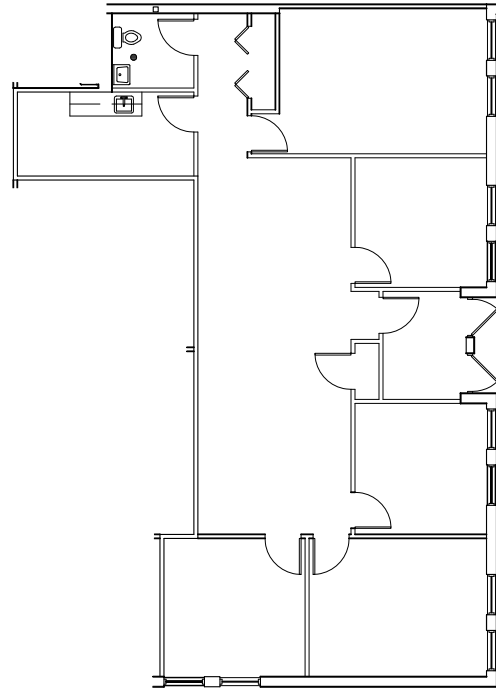

AVAILABLE SUITE
1,775 RSF

SUITE
LOCATION

KEYPLAN

AVAILABLE SUITE 

ARLINGTON OFFICE PARK
1855 E ROHLWING ROAD
ROLLING MEADOWS, ILLINOIS