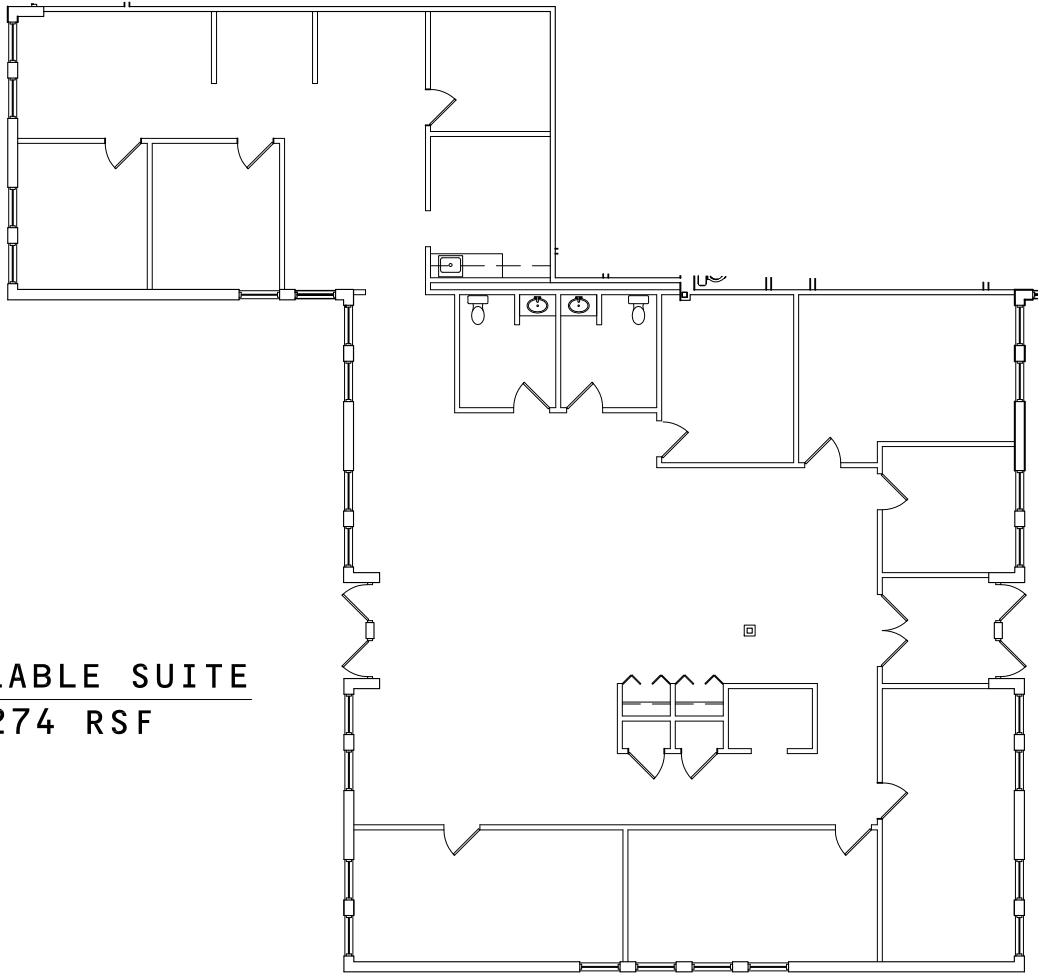

AVAILABLE SUITE  
4,274 RSF

SUITE  
LOCATION

KEYPLAN

AVAILABLE SUITE 

ARLINGTON OFFICE PARK  
1875 D ROHLWING ROAD  
ROLLING MEADOWS, ILLINOIS