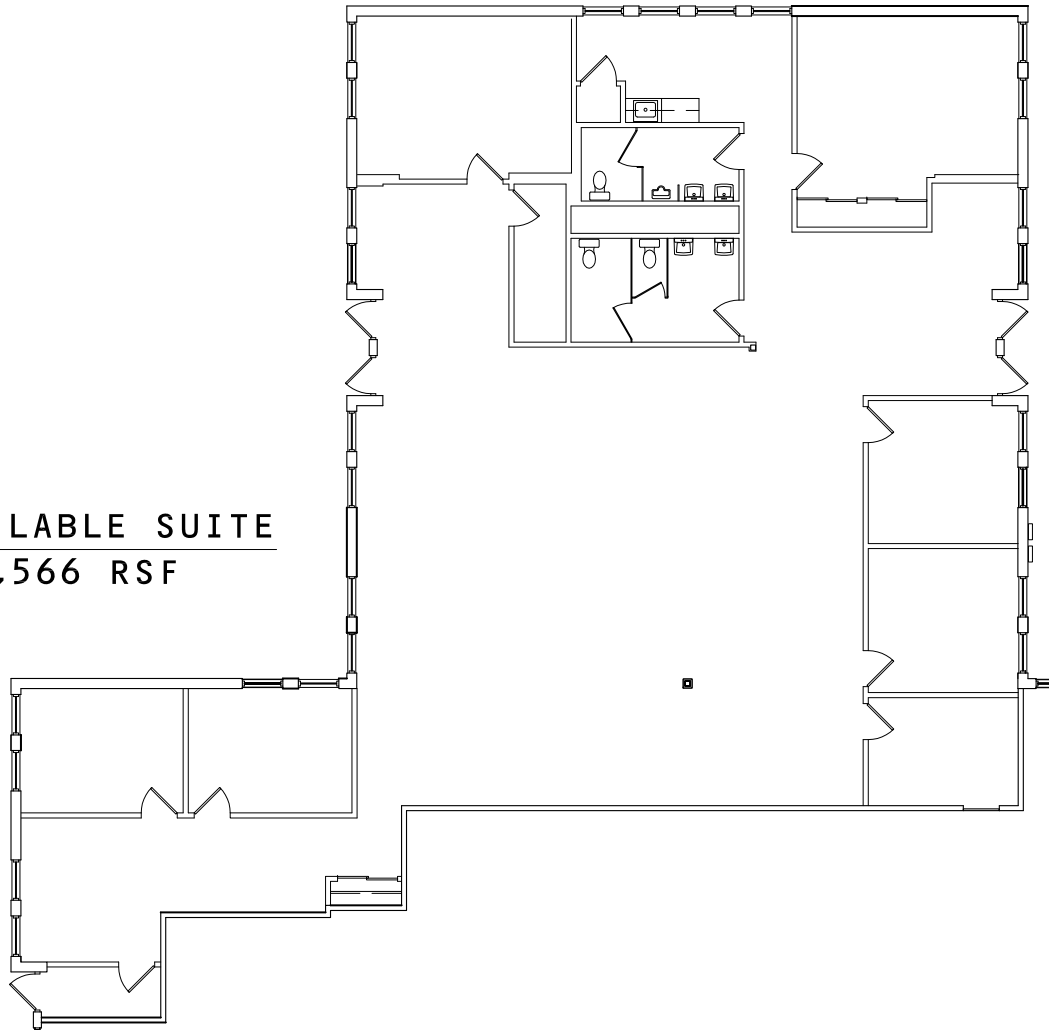

AVAILABLE SUITE
4,566 RSF

SUITE
LOCATION

KEYPLAN

AVAILABLE SUITE 

ARLINGTON OFFICE PARK
1951 A ROHLWING ROAD
ROLLING MEADOWS, ILLINOIS